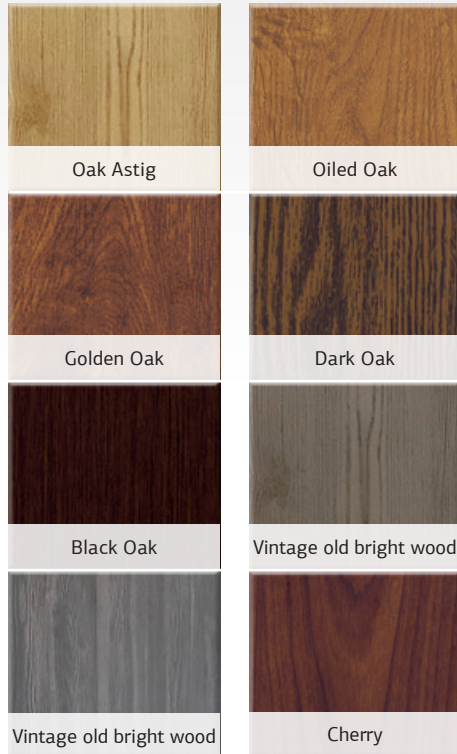

LEVEL

SOFT

Choose the colour of the aluminium...

ALU COLOURS STANDARD

ALU COLOURS MATTE

ALU COLURS METALLIC AND FINE STRUCTURE

For more information about the entire colour range available, please contact the sales department.

**ALU COLOURS
WOOD DECOR**

...or the colour of the wood

SPRUCE - GLAZES

LARCH - GLAZES

OAK - GLAZES

OILS

ONLY FOR WOOD-ALU MODELS - GLAZES

Window glass

For more information about the entire glazing range available, please contact the sales department.

Clear glass

Clear glass motif sandblasted

Satinato white

Satinato glass motif sandblasted

Parsol grey

Parsol grey motif sandblasted