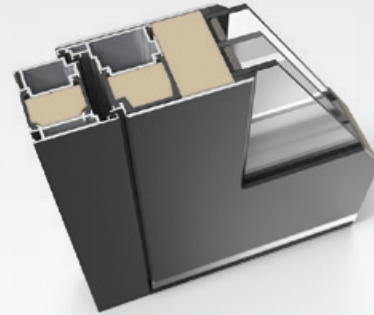

ALUMINIUM PREMIUM CARBON

A safe, extremely rigid and excellently insulated aluminium construction, reinforced with a carbon fibre profile. The double-sided monoblock construction allows the creation of the most beautiful shapes.

LEVEL