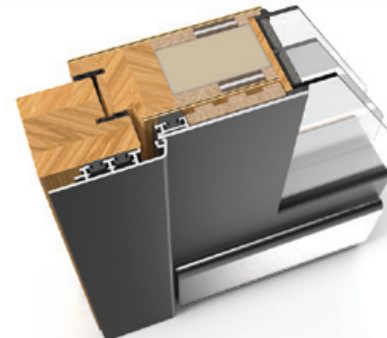

LEVEL

SOFT

CONTOUR

ALU-WOOD PREMIUM

An extremely rigid safety construction made out of solid wood, reinforced with a steel profile. The external side is covered by aluminium, which ensures increased durability and does not require any maintenance. Excellent insulation is provided by the triple sealing of the door frame and leaf, the threefold thermal insulation glazing and the thermal threshold.

LEVEL

SOFT

WOOD PREMIUM

A safe and extremely rigid construction made out of solid wood, reinforced with a steel profile. The natural warmth of the wood, supported by modern technology for increased comfort and durability.