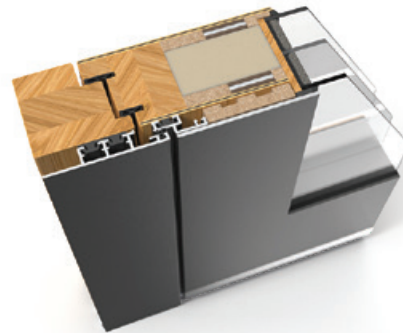

LEVEL

SOFT

CONTOUR

ALU-WOOD PREMIUM

An extremely rigid safety construction made out of solid wood, reinforced with a steel profile. The external side is covered by aluminium, which ensures increased durability and does not require any maintenance. Excellent insulation is provided by the triple sealing of the door frame and leaf, the threefold thermal insulation glazing and the thermal threshold.